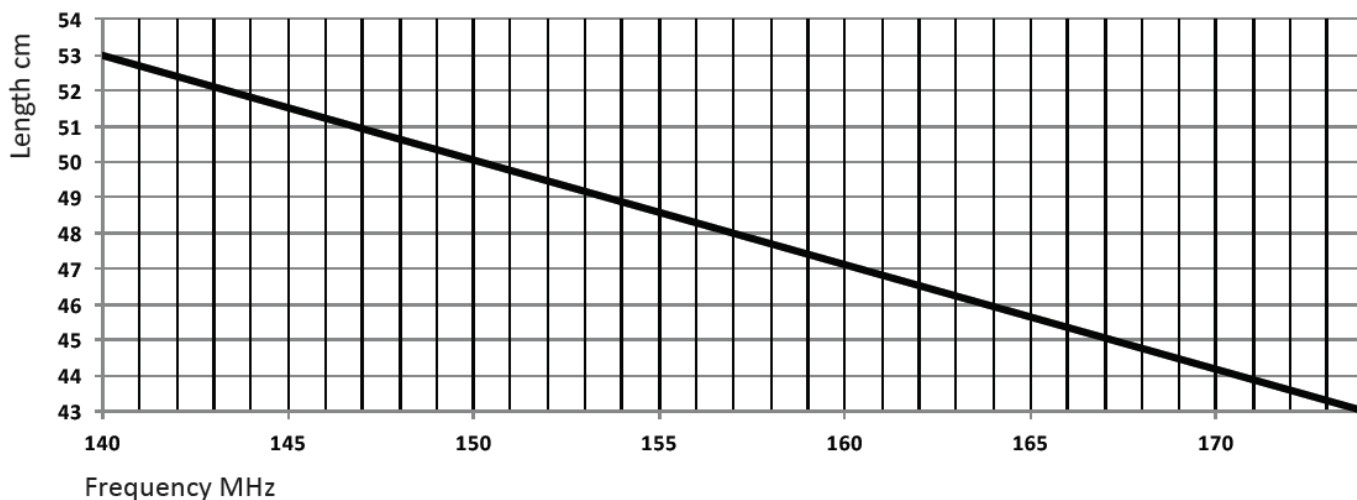

Cutting diagram: