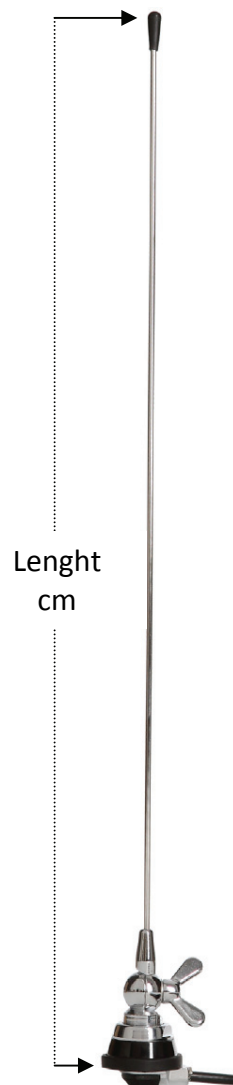

PVX1

ANTENNA VEICOLARE PROFESSIONALE VHF 1/4 ONDA IN ACCIAIO B 145-174

Technical specifications

Frequency	145-174 MHz
Impedance	50 ohm
Electrical length	$1/4 \lambda$
V.S.W.R.	1,5:1 or less
Polarization	Vertical
Gain	0 dBi
Max power in	100 watt
Bandwidth	6 MHz
Whip material	Stainless steel
Mount material	Chrome brass
Coaxial cable	4,5 m RG 58
Mounting hole	22 mm diameter
Length	51 cm

Mounting:

Moment of force /
Drehmoment /
Coppia di serraggio:

10 Nm

Cutting diagram:

RADIOCOMMUNICATION ACCESSORIES

PROXEL srl via De Chirico, 1/D - 42124 Reggio Emilia Italy
t. 0522-943086 f. 0522-1503048 www.proxelsrl.com info@proxelsrl.com